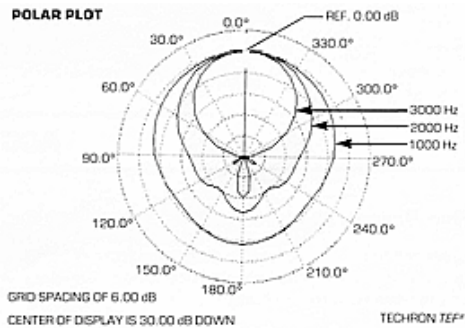

Pwr Handling: 6 watts
Impedence: 45 Ohms
Frequency: 400-5000 (+/- 3dB)
SPL @ 1 meter: 97dB
Talk-Back Sensitivity: 94dB
Materials: ABS Horn & Mounting components
Color: Tan

TYPICAL IC-29 HOOK-UP

OS306-45 Talk-Back Horn - 45 ohms		
 COMMUNICATIONS COMPANY inc. 9181 CHESAPEAKE DR SAN DIEGO, CA 92123 Ph (858)560-4162 Fax (858)560-1923	Drawn MSJ	Date 3/31/00
	Checked MSJ	Eng. MSJ
NO: 679-AD-2839		