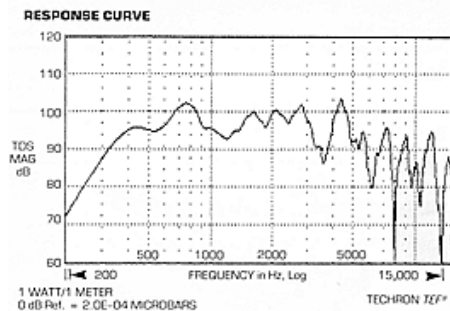

Pwr Handling: 6 watts
Impedence: 45 Ohms
Frequency: 400-5000 (+/- 3dB)
SPL @ 1 meter: 97dB
Talk-Back Sensitivity: 94dB
Materials: ABS Horn & Mounting components
Color: Tan

TYPICAL IC-29 HOOK-UP

OS306-45 Talk-Back Horn - 45 ohms		
 COMMUNICATIONS COMPANY inc. 9181 CHESAPEAKE DR SAN DIEGO, CA 92123 Ph (858)560-4162 Fax (858)560-1923	Drawn MSJ	Date 3/31/00
	Checked MSJ	Eng. MSJ
NO: 679-AD-2839		