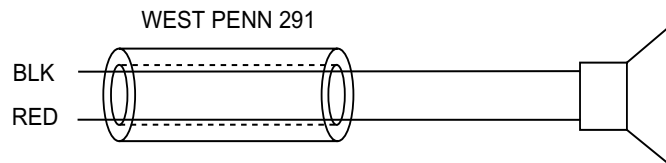

TYPICAL  
IC-29  
HOOK-UP

SPKR -  
SPKR +

45 ohm  
SPEAKER

<b>OS161-4WP Ceiling Speaker 4"</b>			
 <b>COMMUNICATIONS COMPANY inc.</b> 9181 CHESAPEAKE DR SAN DIEGO, CA 92123 Specialized Audio Products Ph (858)560-4162 Fax (858)560-1923	Drawn	MSJ	Date
	Checked	MSJ	Eng.
		NO: XXX-AD-XXXX	