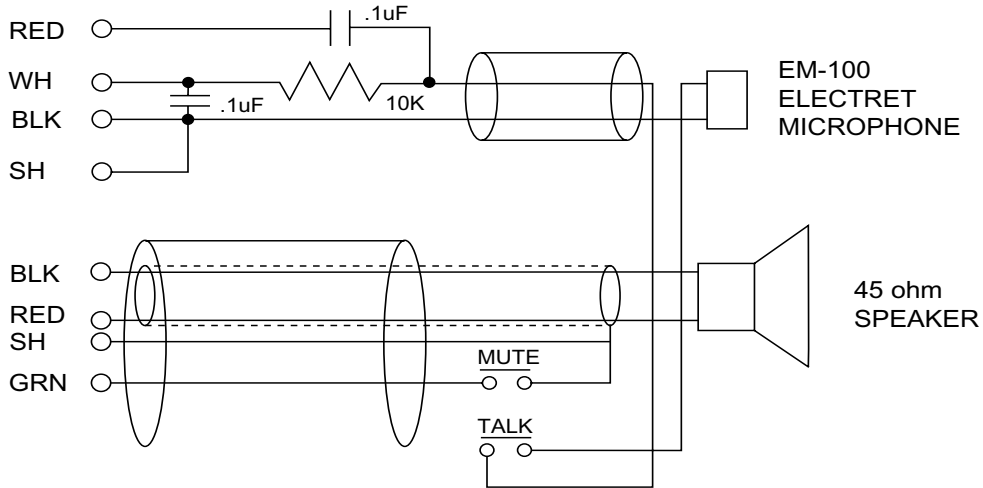

TYPICAL
IC-29
HOOKUP

MIC +
7-10vdc PWR
MIC -
COM

SPKR -
SPKR +
COM
SHUTOFF

CUSTOM PRODUCT

CUSTOM MIC SIGNAL-IN-LINE TALK SWITCH

IS-3022BBM SPKR & MIC CONTROL STATION PLATE AND SCHEMATIC

 COMMUNICATIONS COMPANY inc. 9181 CHESAPEAKE DR SAN DIEGO, CA 92123 Ph (858)560-4162 Fax (858)560-1923	Drawn MSJ	Date 4/8/99
	Checked MSJ	Eng. RH
NO: 672-SD-1074-SP		