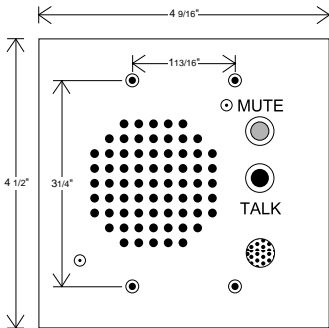

TYPICAL
IC-29
HOOKUP

MIC +
7-10vdc PWR
MIC -
COM

SPKR -
SPKR +
COM
SHUTOFF

CUSTOM PRODUCT

CUSTOM MIC SIGNAL-IN-LINE TALK SWITCH

IS-3022BBM SPKR & MIC CONTROL STATION PLATE AND SCHEMATIC

 COMMUNICATIONS COMPANY inc. 9181 CHESAPEAKE DR SAN DIEGO, CA 92123 Ph (858)560-4162 Fax (858)560-1923	Drawn MSJ	Date 4/8/99
	Checked MSJ	Eng. RH
NO: 672-SD-1074-SP		