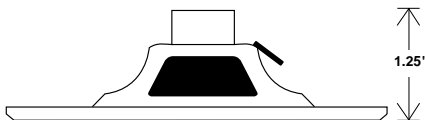

TYPICAL
IC-29
HOOK-UP

SPKR -
SPKR +

45 ohm
SPEAKER

Frequency Response ~ 400 - 12K +/- 6dB
 Sensitivity ~ 89 db (1w/1m) @ 2k
 Max SPL Output ~ 90dB +/- 3dB
 Power Handling ~ 1/2 watt
 Nominal Impedence ~ 45 ohms
 Plate ~ .125" clear anodize brush aluminium
 Weight ~ 6.05 oz