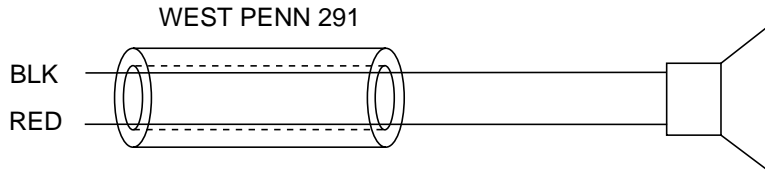

TYPICAL
IC-29
HOOK-UP

SPKR -
SPKR +

45 ohm
SPEAKER

Frequency Response ~ 400 - 12K +/- 6dB
 Sensitivity ~ 89 db (1w/1m) @ 2k
 Max SPL Output ~ 90dB +/- 3dB
 Power Handling ~ 1/2 watt
 Nominal Impedence ~ 45 ohms
 Plate ~ .125" clear anodize brush aluminium
 Weight ~ 6.05 oz