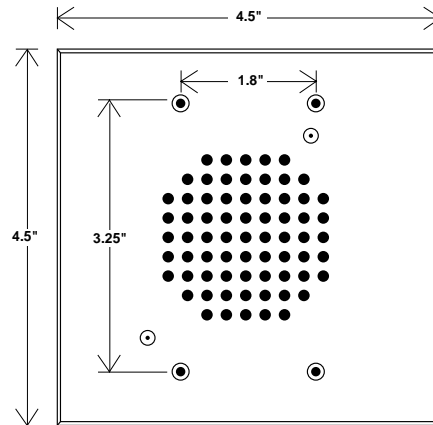

TYPICAL
IC-29
HOOK-UP

SPKR -
SPKR +

45 ohm
SPEAKER

Frequency Response ~ 400 - 12K +/- 6dB
 Sensitivity ~ 89 db (1w/1m) @ 2k
 Max SPL Output ~ 90dB +/- 3dB
 Power Handling ~ 1/2 watt
 Nominal Impedence ~ 45 ohms
 Plate ~ .125" clear anodize brush aluminium
 Weight ~ 6.05 oz