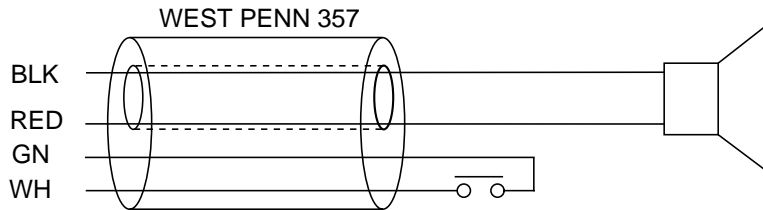

TYPICAL  
IC-29  
HOOK-UP  
↓

SPKR -  
SPKR +  
COM  
CALL  
OR TALK,  
SHUTOFF

45 ohm  
SPEAKER

Frequency Response ~ 400 - 12K +/- 6dB  
Sensitivity ~ 89 db (1w/1m) @ 2k  
Max SPL Output ~ 90dB +/- 3dB  
Power Handling ~ 1/2 watt  
Nominal Impedence ~ 45 ohms  
Call Button ~ Momentary Push button  
250ma rated Gold Contact  
Plate ~ .125" clear anodize brush aluminium  
Weight ~ 6.50 oz