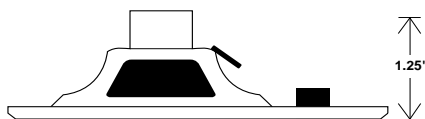

TYPICAL  
IC-29  
HOOK-UP  
↓

SPKR -  
SPKR +  
COM  
CALL  
OR TALK,  
SHUTOFF

45 ohm  
SPEAKER

Frequency Response ~ 400 - 12K +/- 6dB  
Sensitivity ~ 89 db (1w/1m) @ 2k  
Max SPL Output ~ 90dB +/- 3dB  
Power Handling ~ 1/2 watt  
Nominal Impedence ~ 45 ohms  
Call Button ~ Momentary Push button  
250ma rated Gold Contact  
Plate ~ .125" clear anodize brush aluminium  
Weight ~ 6.50 oz