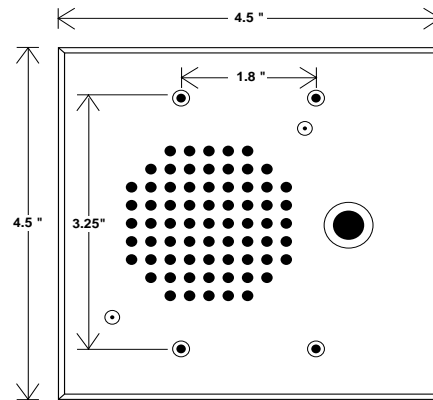

TYPICAL  
IC-29  
HOOK-UP  
↓

SPKR -  
SPKR +  
COM  
CALL  
OR TALK,  
SHUTOFF

45 ohm  
SPEAKER

Frequency Response ~ 400 - 12K +/- 6dB  
Sensitivity ~ 89 db (1w/1m) @ 2k  
Max SPL Output ~ 90dB +/- 3dB  
Power Handling ~ 1/2 watt  
Nominal Impedence ~ 45 ohms  
Call Button ~ Momentary Push button  
250ma rated Gold Contact  
Plate ~ .125" clear anodize brush aluminium  
Weight ~ 6.50 oz