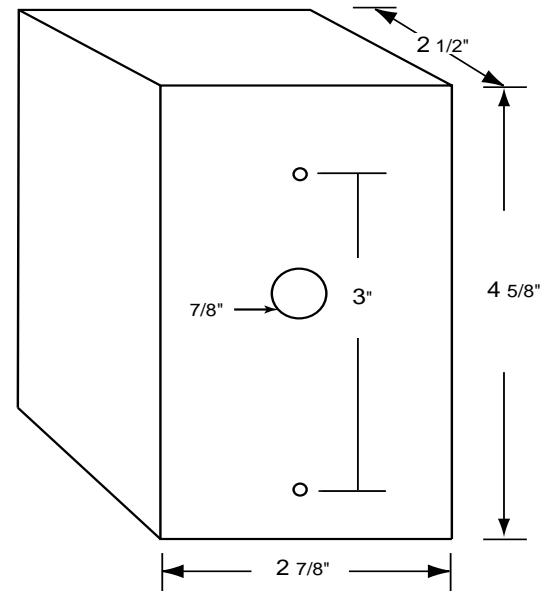

FRONT VIEW

REAR VIEW

BB-301 is a standard 1 gang surface mount back box. It is made of 20-gauge CRS with a white powder epoxy finish. There are 5 conduit knockouts, rear, top, bottom and both sides.

BB-301 ONE GANG SURFACE BACKBOX			
 COMMUNICATIONS COMPANY inc. 9181 CHESAPEAKE DR SAN DIEGO, CA 92123 Ph (858)560-4162 Fax (858)560-1923	Drawn	MSJ	Date
	Checked	MSJ	Eng.
		12/16/92	
		DCJ	
		NO: 650-AD-1117	